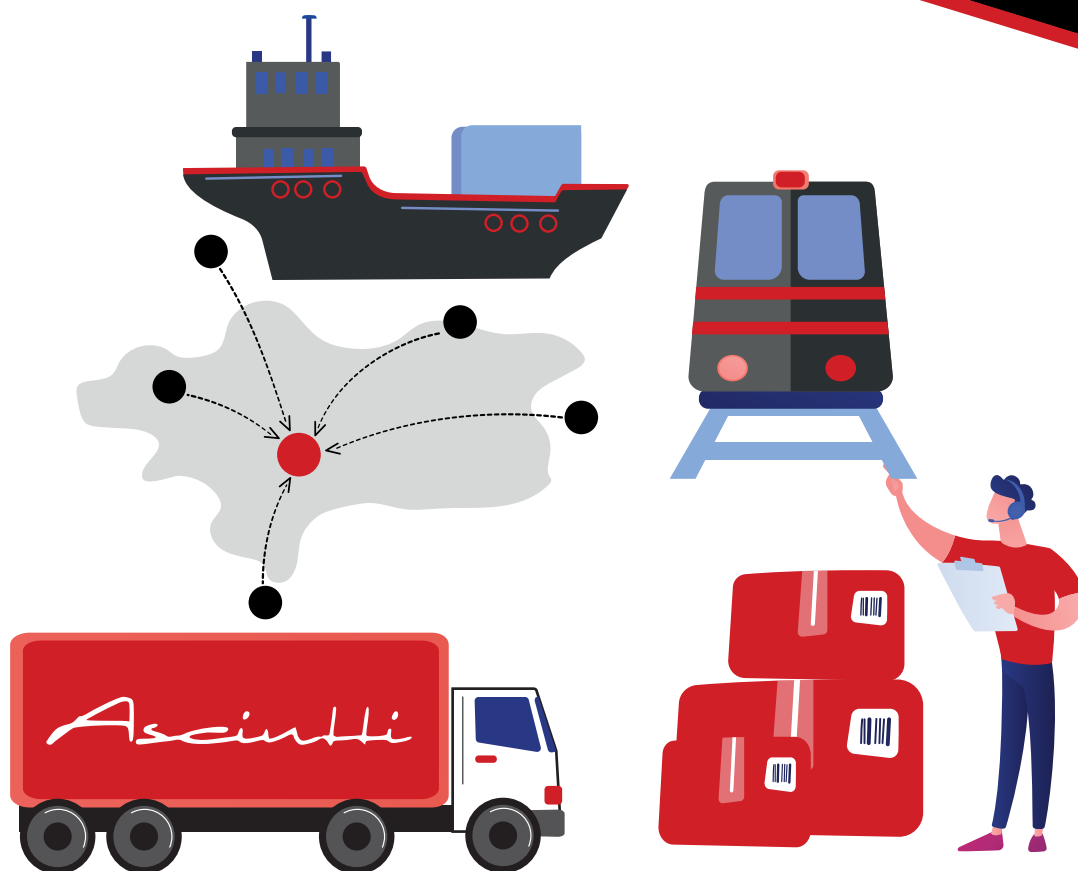

what do we do Service card

Transport or logistics, our partners choose Asciutti s.r.l for its professionalism and experience.